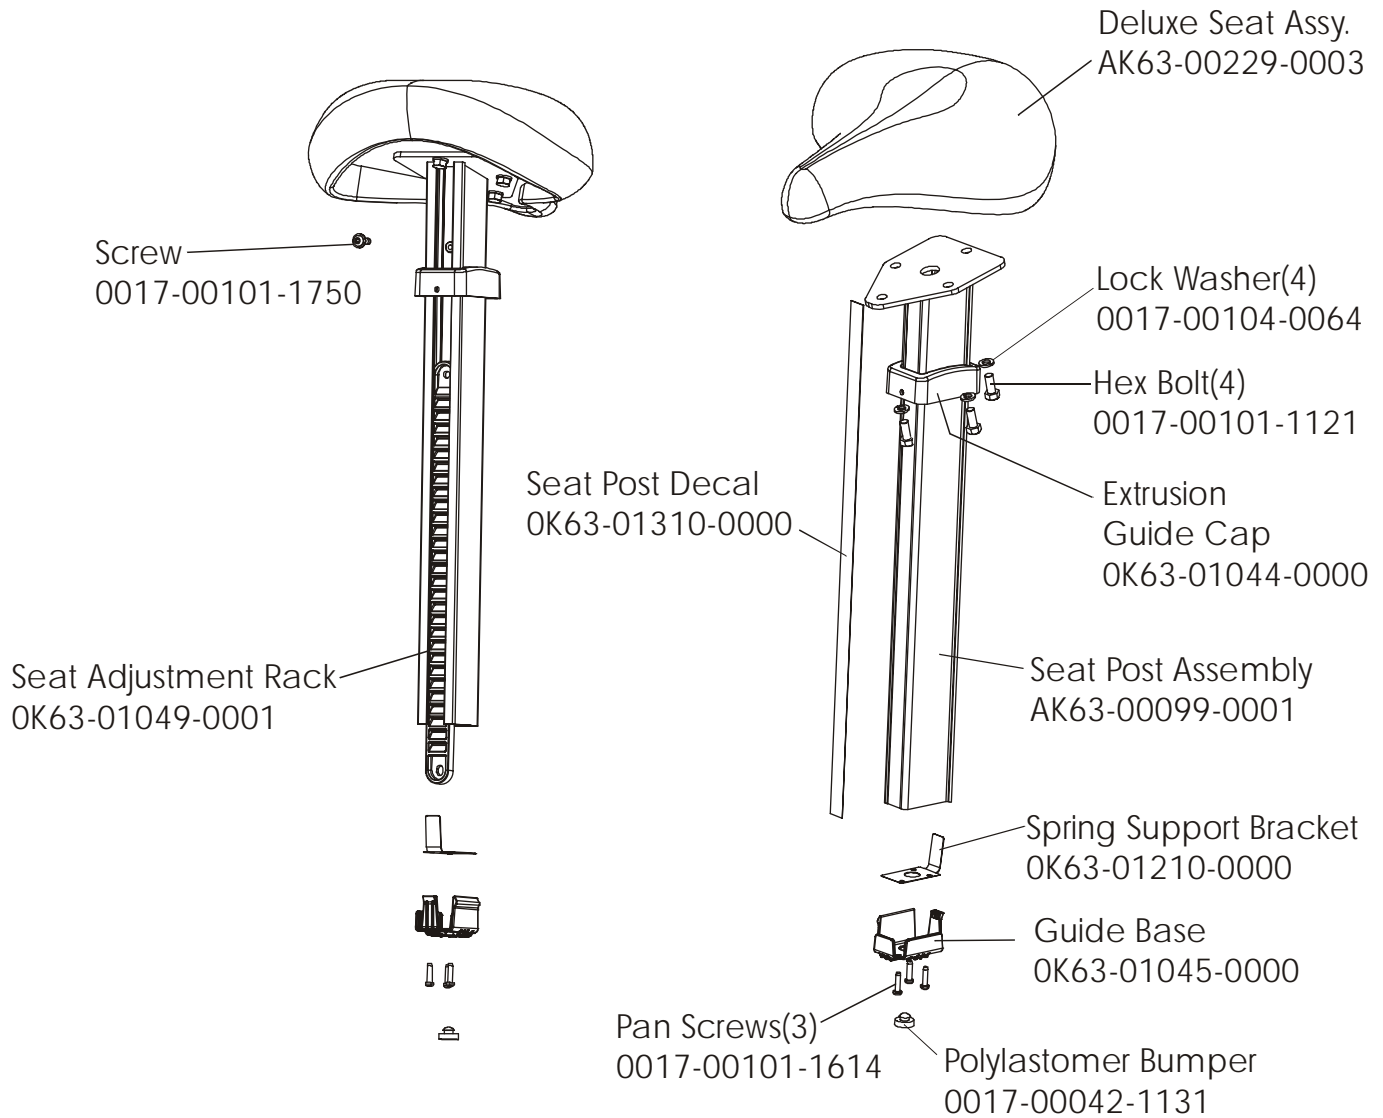

95CW-0XXX-02
S/N CCR100000 and UP

ARCTIC SILVER 95CW
Intermediate Shaft & Bearing Assembly

95CW-0XXX-02
S/N CCR100000 and UP

ARCTIC SILVER 95CW

Seat Latch Assembly - AK63-00043-0001

95CW-0XXX-02

S/N CCR100000 and UP

ARCTIC SILVER 95CW

Seat Post Assembly – AK63-00232-0002

95CW-0XXX-02

S/N CCR100000 and UP

ARCTIC SILVER 95CW
Console Support Assembly

95CW-0XXX-02
S/N CCR10000 and UP

ARCTIC SILVER 95CW
Left Side Shroud and Crankarm